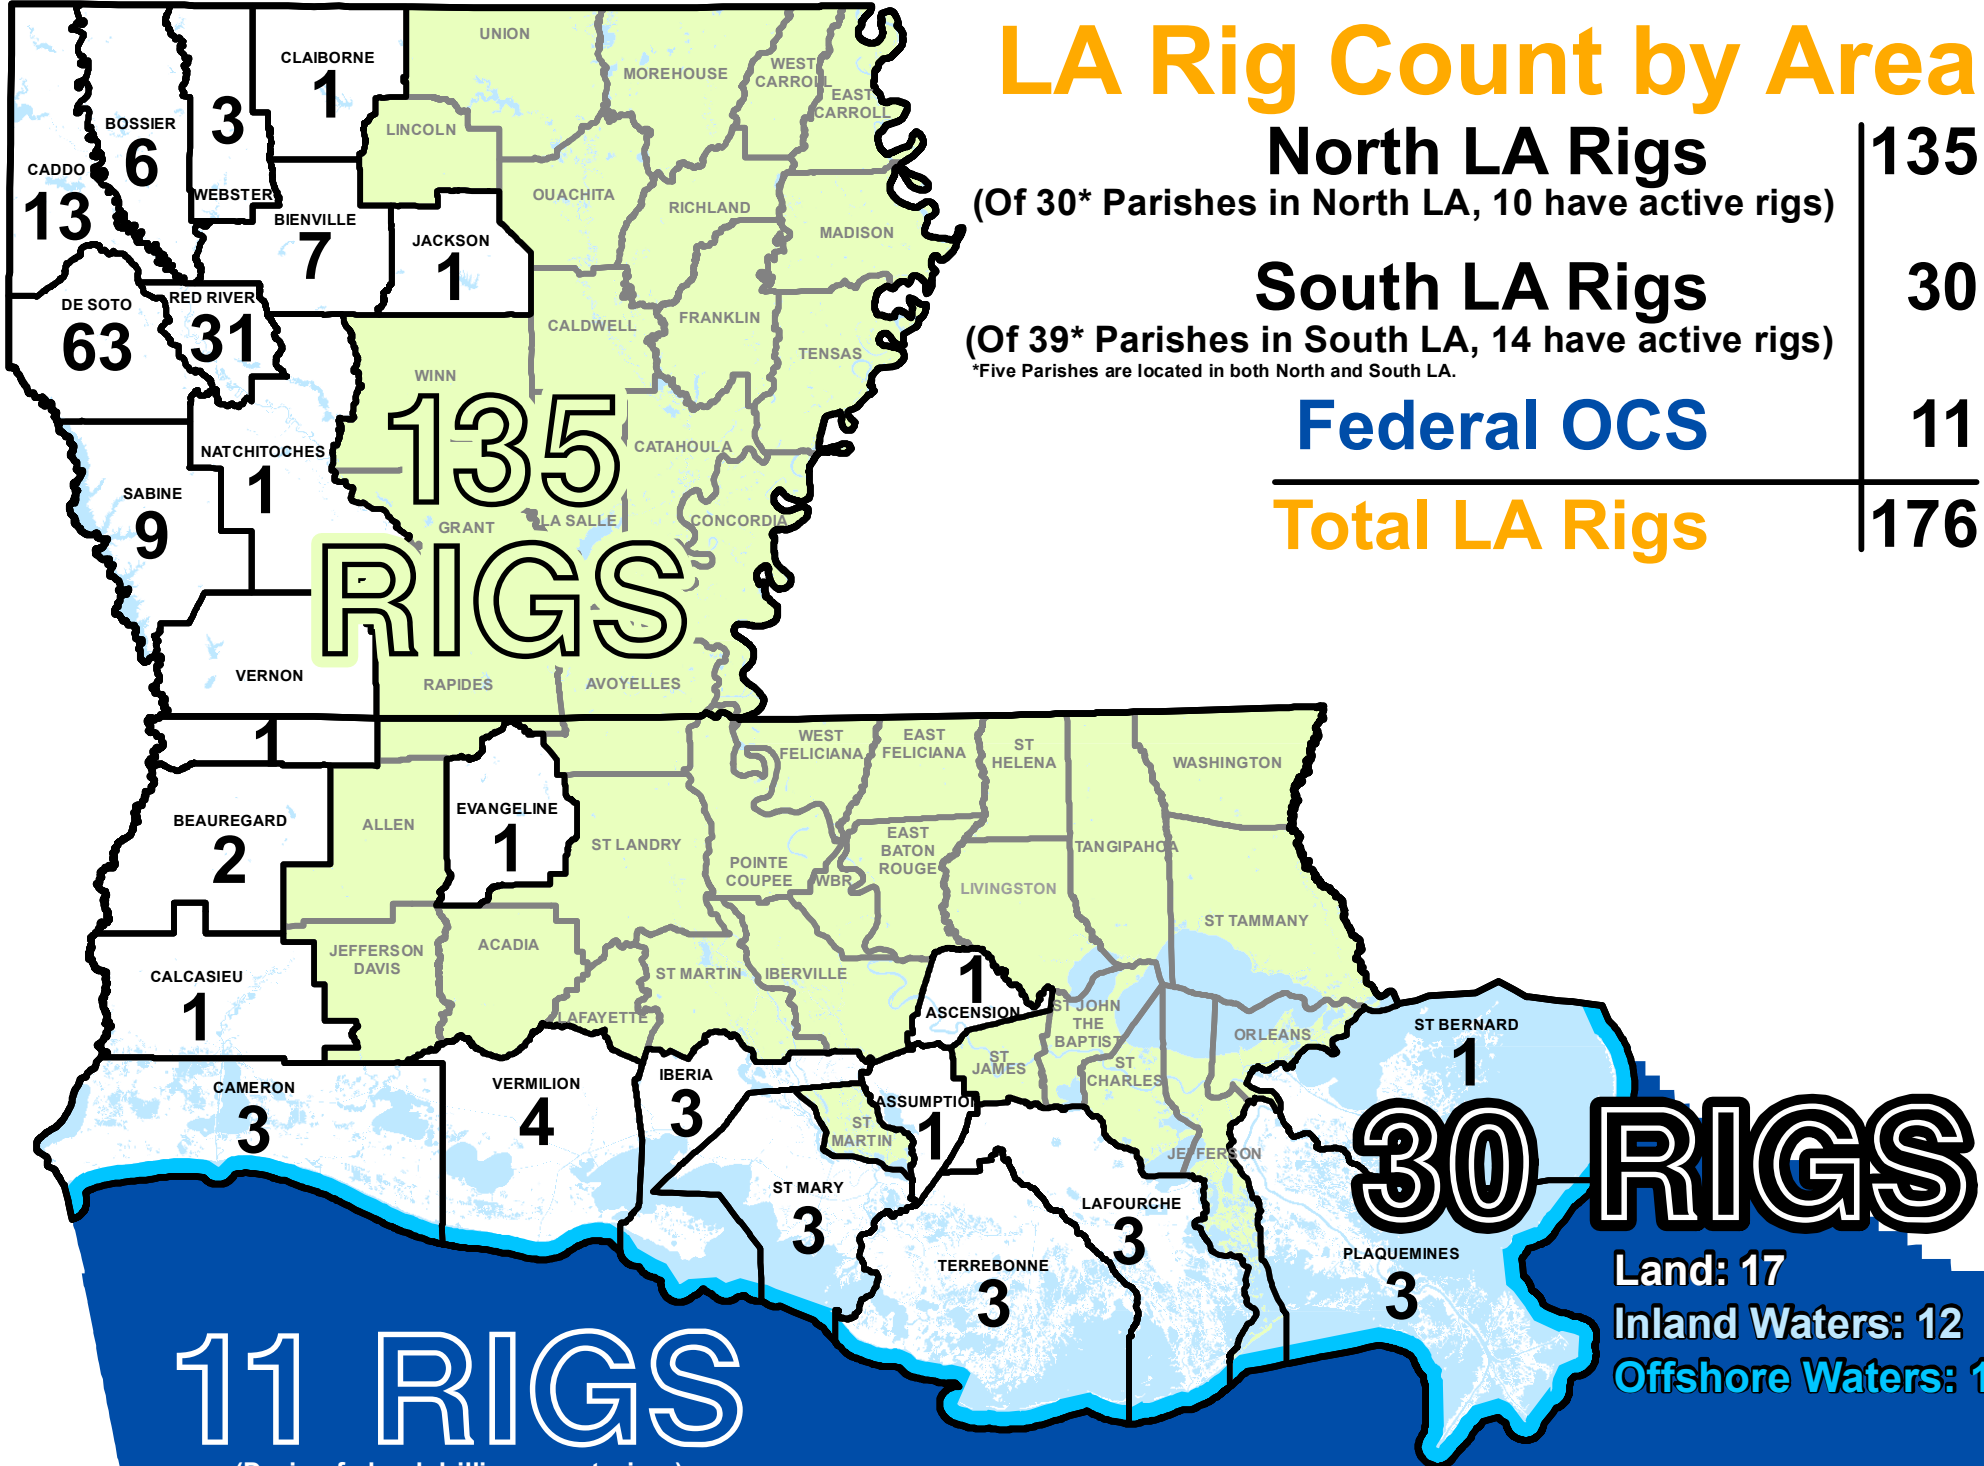

# LA Rig Count by Area

**North LA Rigs** | 135

(Of 30\* Parishes in North LA, 10 have active rigs)

**South LA Rigs** | 30

(Of 39\* Parishes in South LA, 14 have active rigs)

\*Five Parishes are located in both North and South LA.

**Federal OCS** | 11

**Total LA Rigs** | 176

Land: 17  
 Inland Waters: 12  
 Offshore Waters: 1