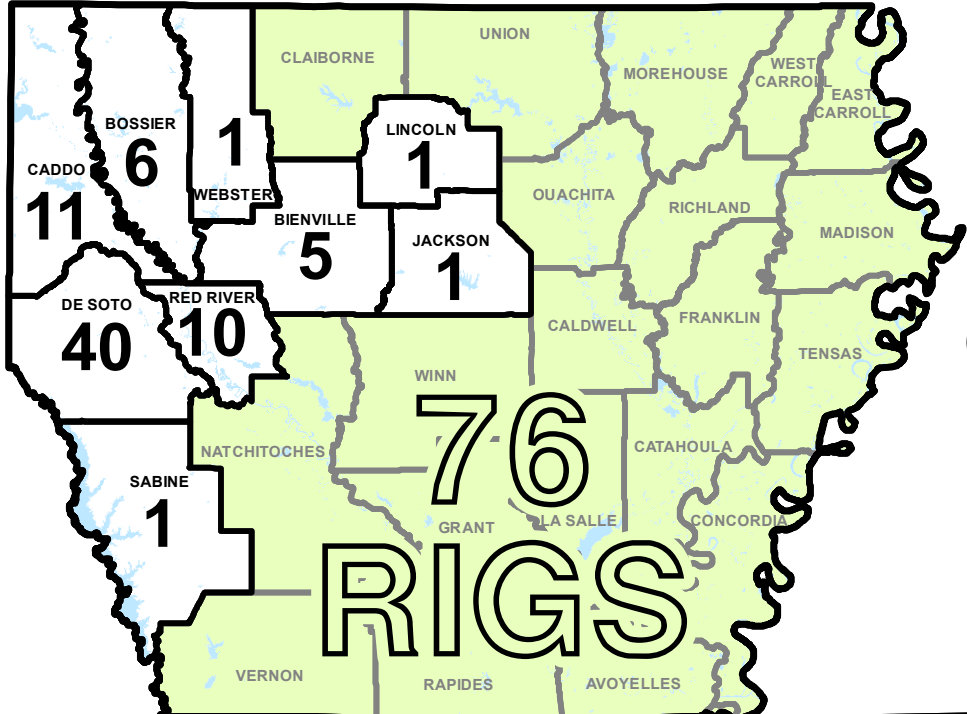

LA Rig Count by Area

North LA Rigs | 76

(Of 30* Parishes in North LA, 9 have active rigs)

South LA Rigs | 19

(Of 39* Parishes in South LA, 13 have active rigs)

*Five Parishes are located in both North and South LA.

Federal OCS | 31

Total LA Rigs | 126

Land: 10
Inland Waters: 8
Offshore Waters: 1