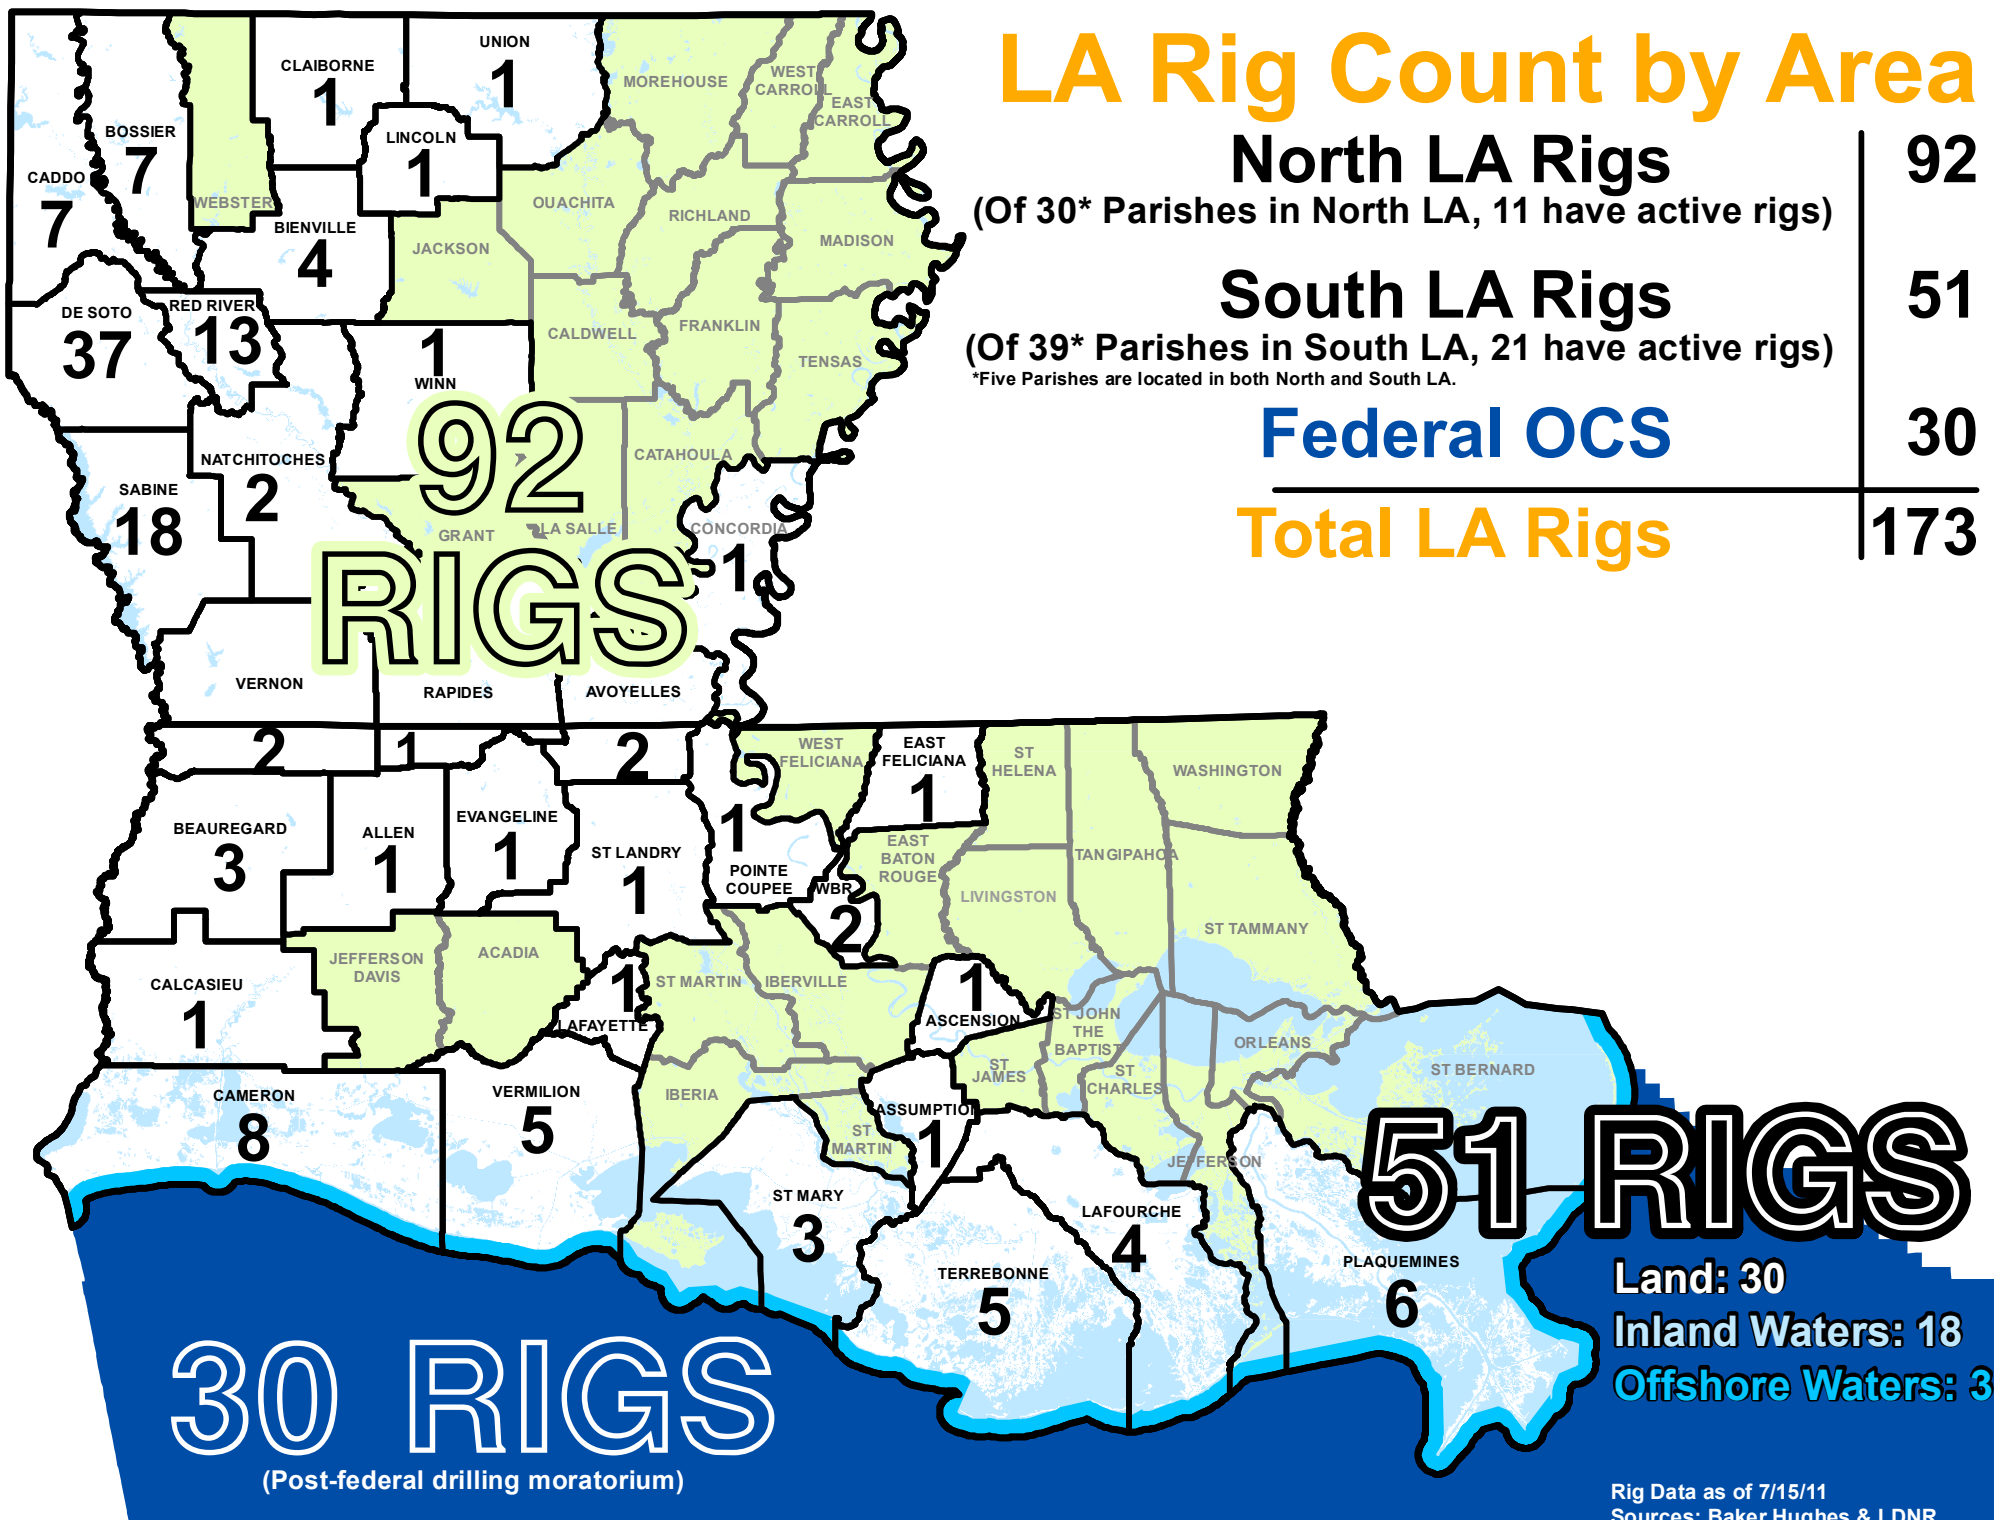

LA Rig Count by Area

North LA Rigs | **92**

(Of 30* Parishes in North LA, 11 have active rigs)

South LA Rigs | **51**

(Of 39* Parishes in South LA, 21 have active rigs)

*Five Parishes are located in both North and South LA.

Federal OCS | **30**

Total LA Rigs | **173**

92 RIGS

51 RIGS

30 RIGS
(Post-federal drilling moratorium)

Land: 30
Inland Waters: 18
Offshore Waters: 3

Rig Data as of 7/15/11
Sources: Baker Hughes & LDNR